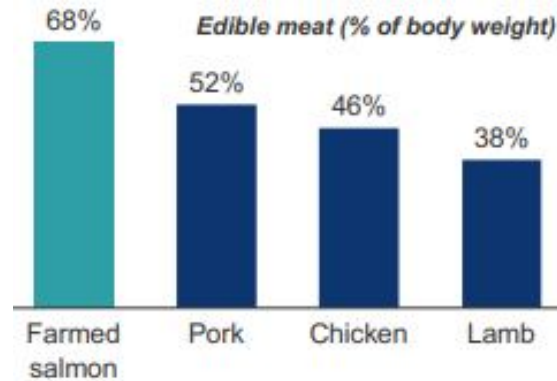

Salmon – More efficient Protein Source

World population forecasted to grow by ~1.5bn towards 2035¹

- Compared to Land based animal Proteins, Salmon offer higher protein and resource efficiency