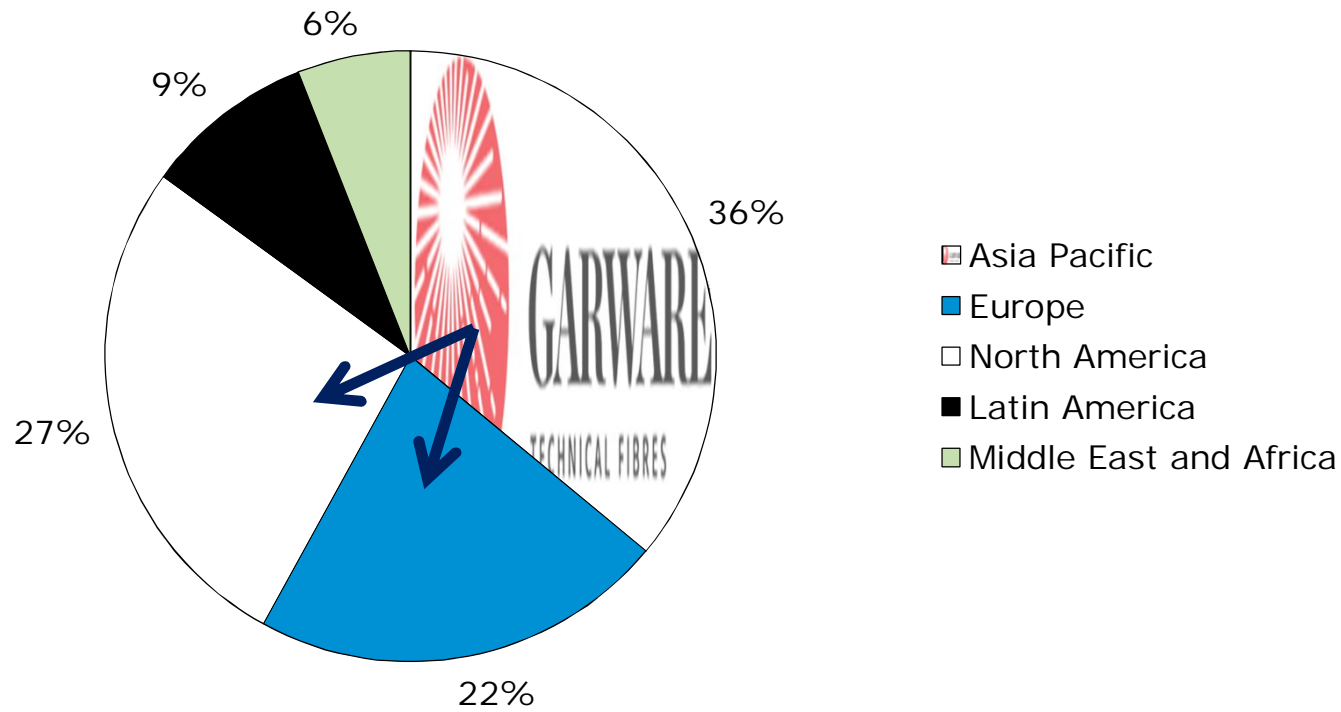

Geosynthetics: A brief overview

Industry : USD 8.412 Billion

Geographical Region Vs Consumption