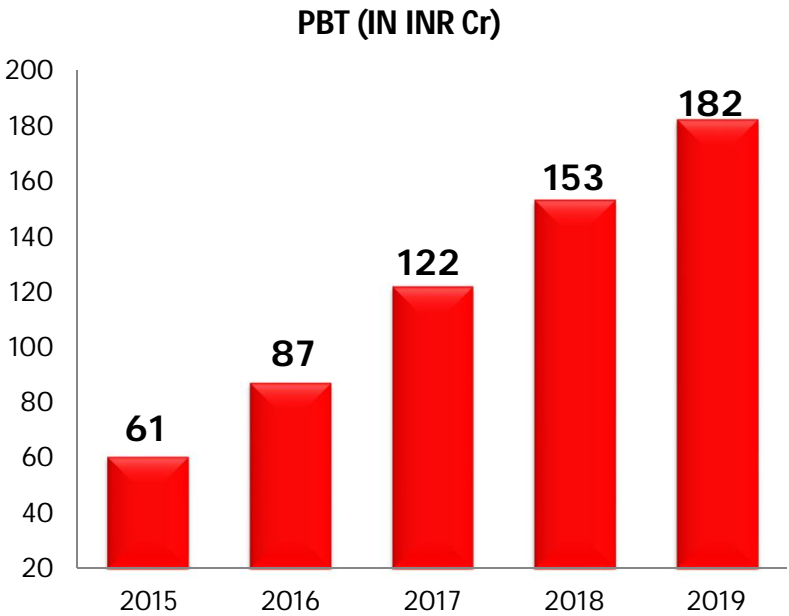

GTFL at a glance...