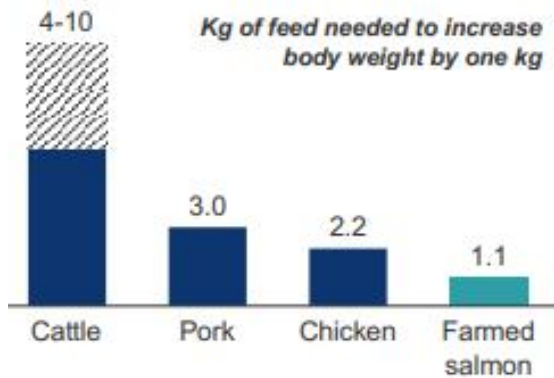

Salmon – More efficient Protein Source

World population forecasted to grow by ~1.5bn towards 2035¹

- Compared to Land based animal Proteins, Salmon offer higher protein and resource efficiency