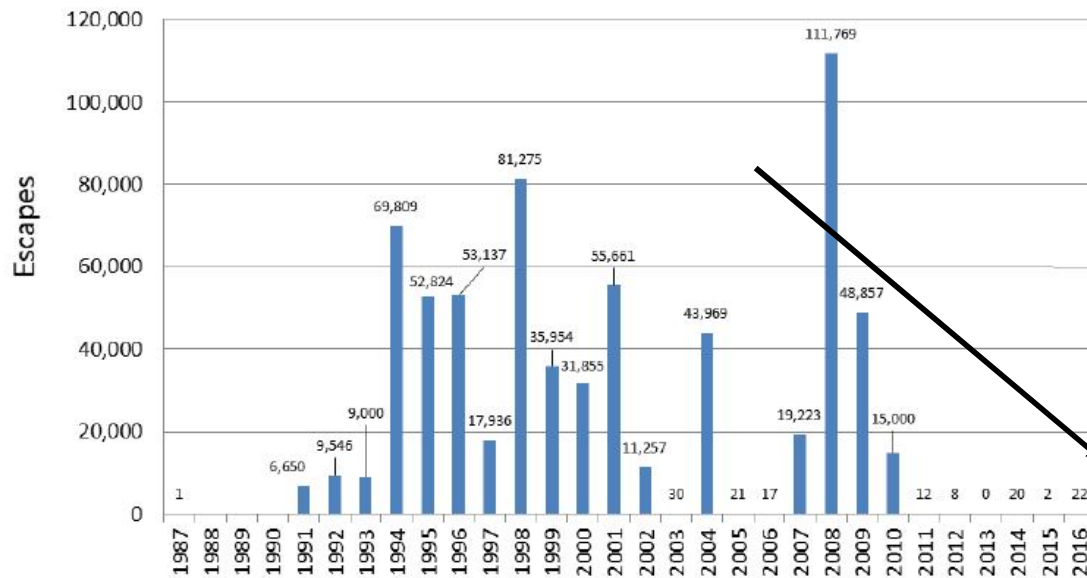

Reported Escapes in BC Salmon Production

Figure 11: Industry-reported escape figures in British Columbia. Data: 1987–2009 from Piccolo and Orlikowska (2012); 2010 from pers. comm., John Werring, David Suzuki Foundation; 2012–2016 from DFO.