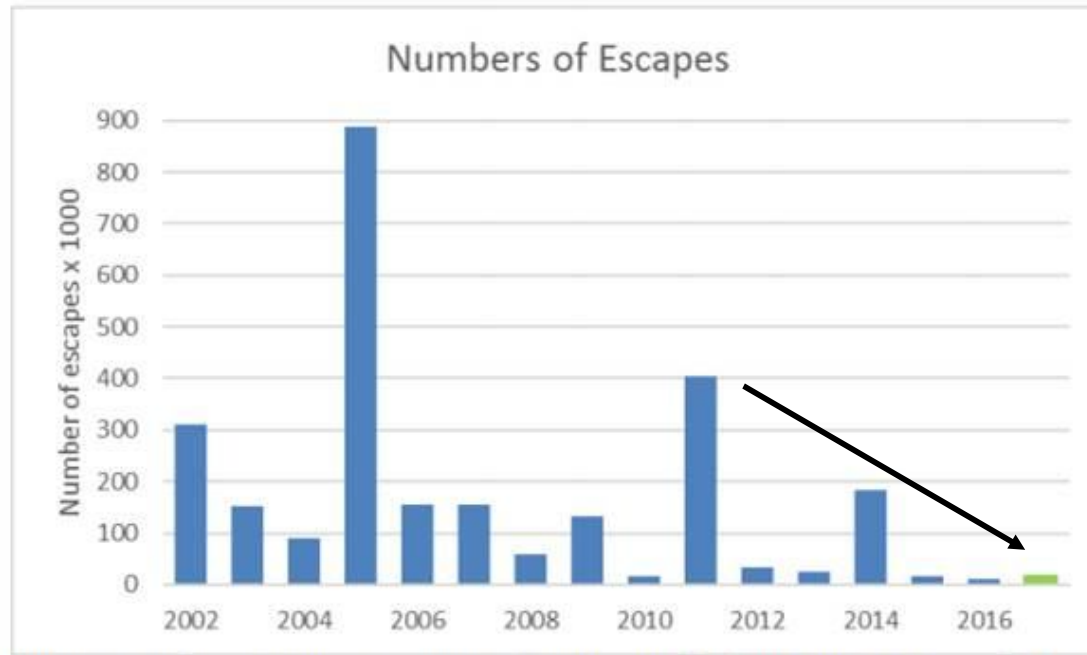

GTFL PE Solutions – Minimizing Fish Escape and Predation

Figure 14: Scottish farmed salmon escape numbers (in thousands of fish), 2002 to May 2017. Data from Marine Scotland in *Scotland's Aquaculture* database.