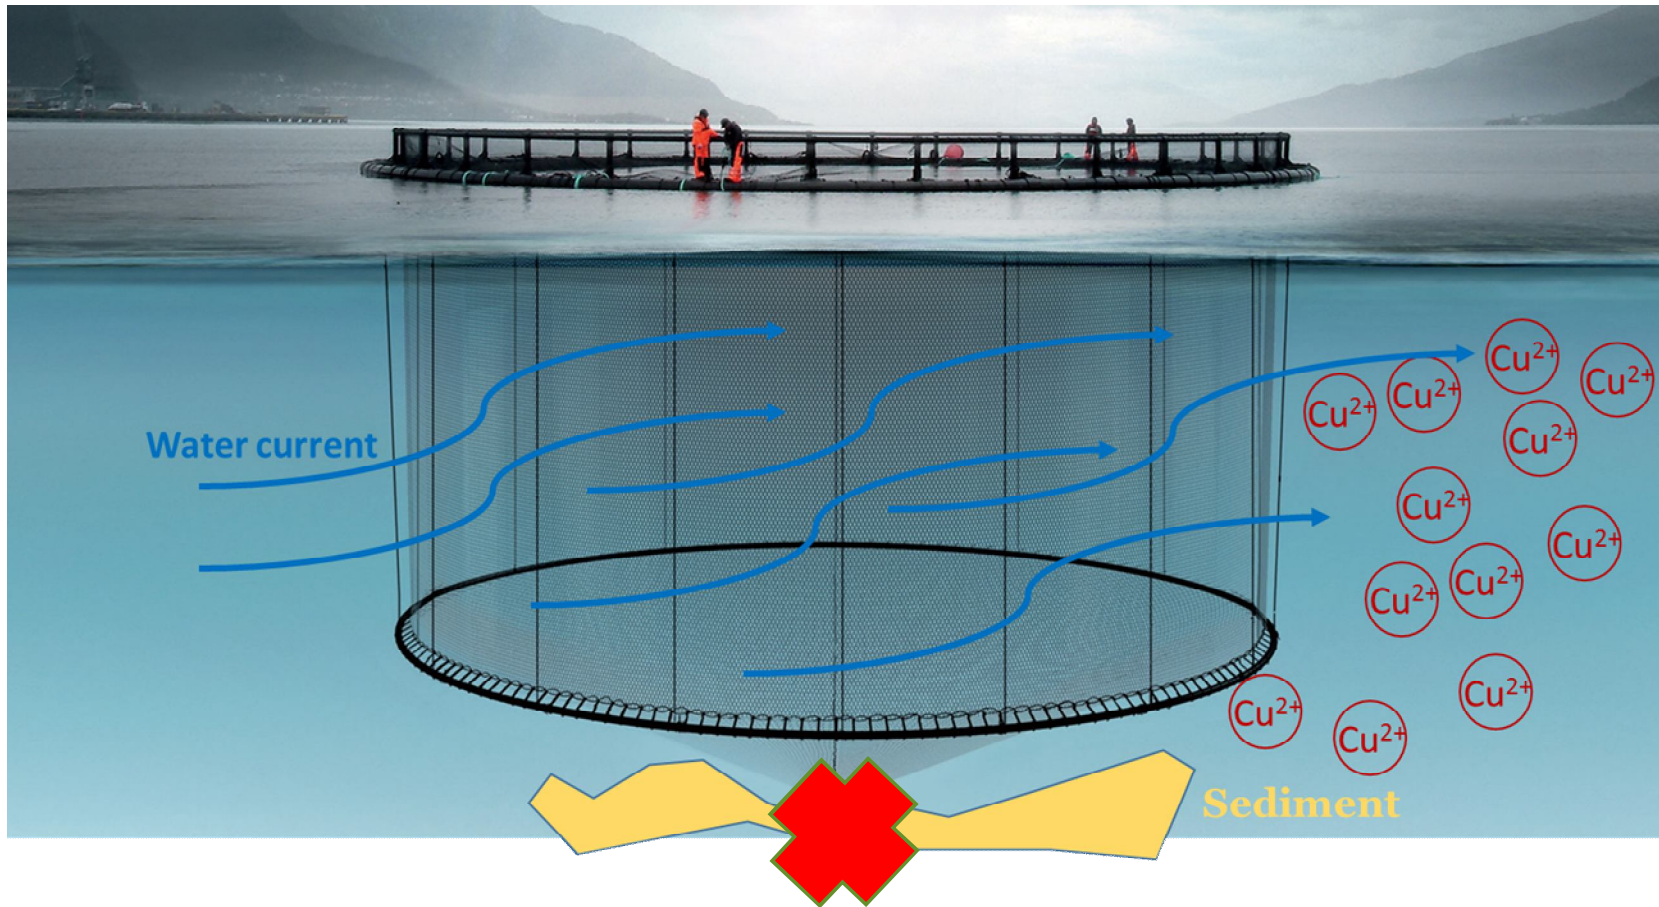

GTFL Solution - Reduce Bio fouling and Sedimentation - V2 Nets