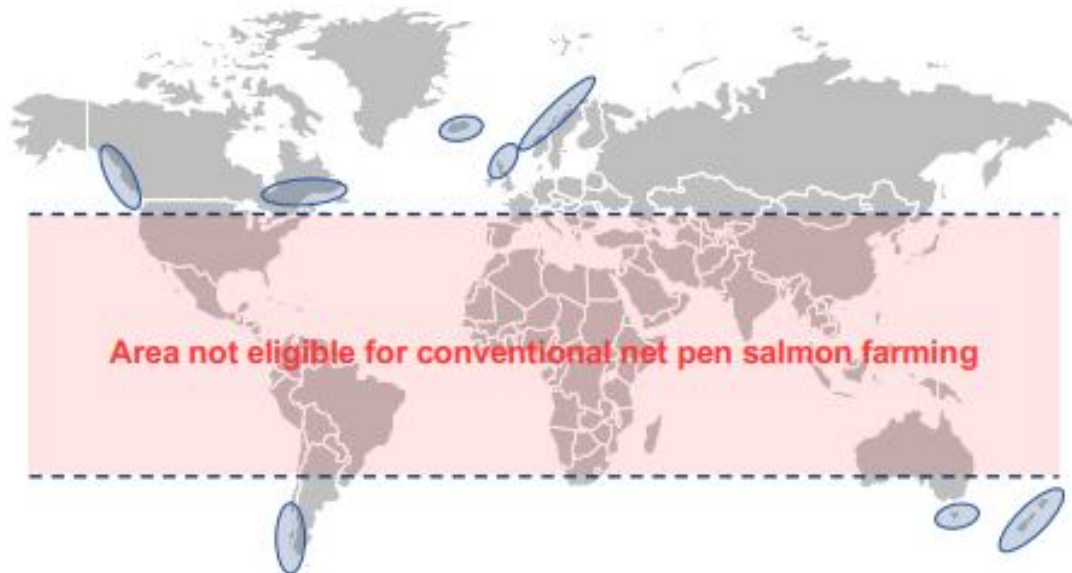

Coated Fabrics Solutions

Truck
Tarps

Awnings

GTFL Aquaculture Business

Aquaculture – Meeting the Global Protein Demand

Aquaculture – Production Volume

Salmon Aquaculture – Industry Insights

Sea Farming requires 2-20° C sea Temperature..

- More than 99% of the Global supply of Salmon is produced in Sea based net pens
- Sea Based production is dominated in Norway, Chile and Canada due to vast area with suitable conditions

Salmon – More efficient Protein Source