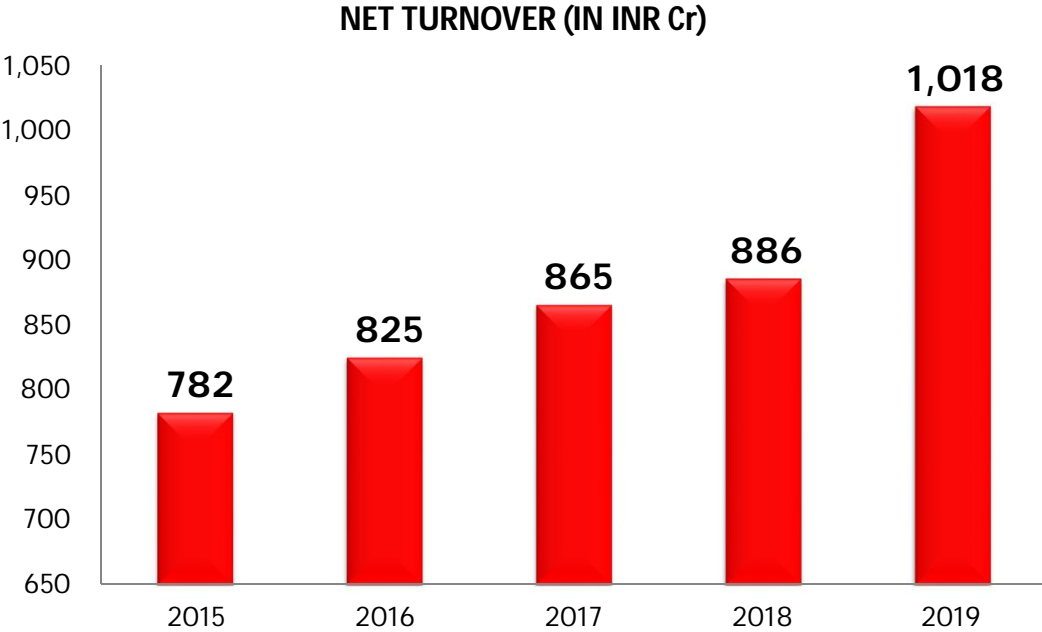

GTFL at a glance...